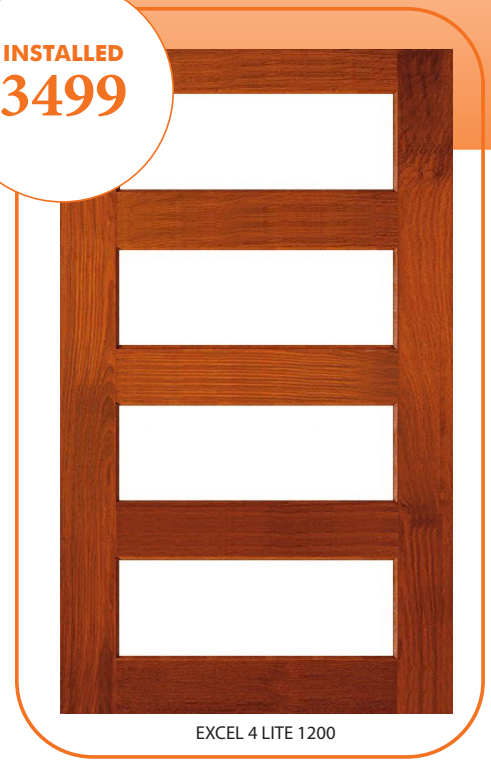

UPGRADE TO
 FROSTED OR
 TINTED GLASS
\$ 50

INSTALLED
\$ 3499

MODENA SEASCAPE

MOD 4

MODENA SUNRAY

ORIENT FLOATING S

ORIENT TETRIS

EXCEL 4 LITE 1200